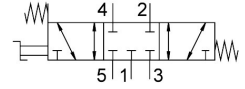

Hand lever valve VHEF-HS-P53C-M-G14

Part number: 4165858

FESTO

 [General operating condition](#)

Datasheet product reliability

The information in this "Product reliability data sheet" is based on products being used as intended. This includes complying with all specifications in data sheets, catalogues, user documentation and the general operating conditions. The user alone is responsible for determining whether a product is suitable for a particular application.

Feature	Value
Well-tried component ¹⁾	Yes
Max. switching frequency	0,5 Hz
Lap	Overlap

- 1) The product is a well-tried product for a safety-related application according to ISO 13849-1. The relevant basic and well- tried safety principles according ISO 13849-2 for this product are fulfilled. The suitability of the product for a precise application must be verified and confirmed by the user.